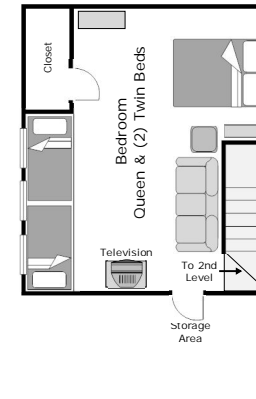

# Krainin 10 B Scotch Bonnet

Floor Plans deemed reliable but not guaranteed. NOT TO SCALE.  
Outdoor shower and grill located on ground level near the garage.

First Floor

Second Floor

Third Floor

Loft Area  
Crofter Bedroom

Crofter Bedroom  
(Above Garage, Detached From Main Residence)