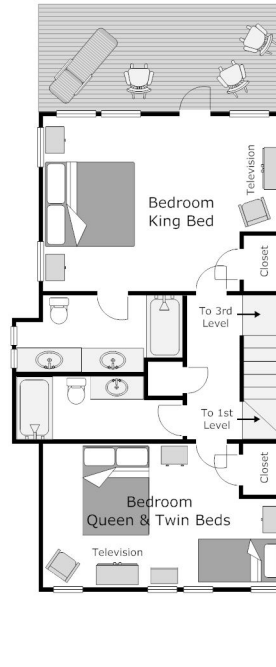

# Krainin 10 B Scotch Bonnet

Floor Plans deemed reliable but not guaranteed. NOT TO SCALE.  
Outdoor shower and grill located on ground level near the garage.

First Floor

Second Floor

Third Floor

Loft Area  
Crofter Bedroom

Crofter Bedroom  
(Above Garage, Detached From Main Residence)