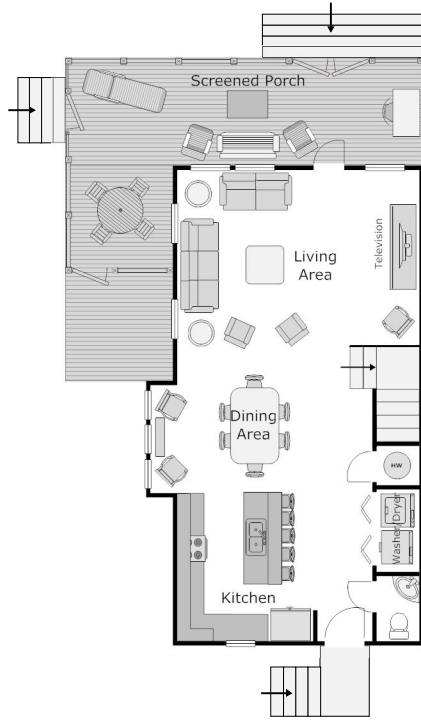

# Krainin 10 B Scotch Bonnet

Floor Plans deemed reliable but not guaranteed. NOT TO SCALE.  
Outdoor shower and grill located on ground level near the garage.

First Floor

Second Floor

Third Floor

Loft Area  
Crofter Bedroom

Crofter Bedroom  
(Above Garage, Detached From Main Residence)