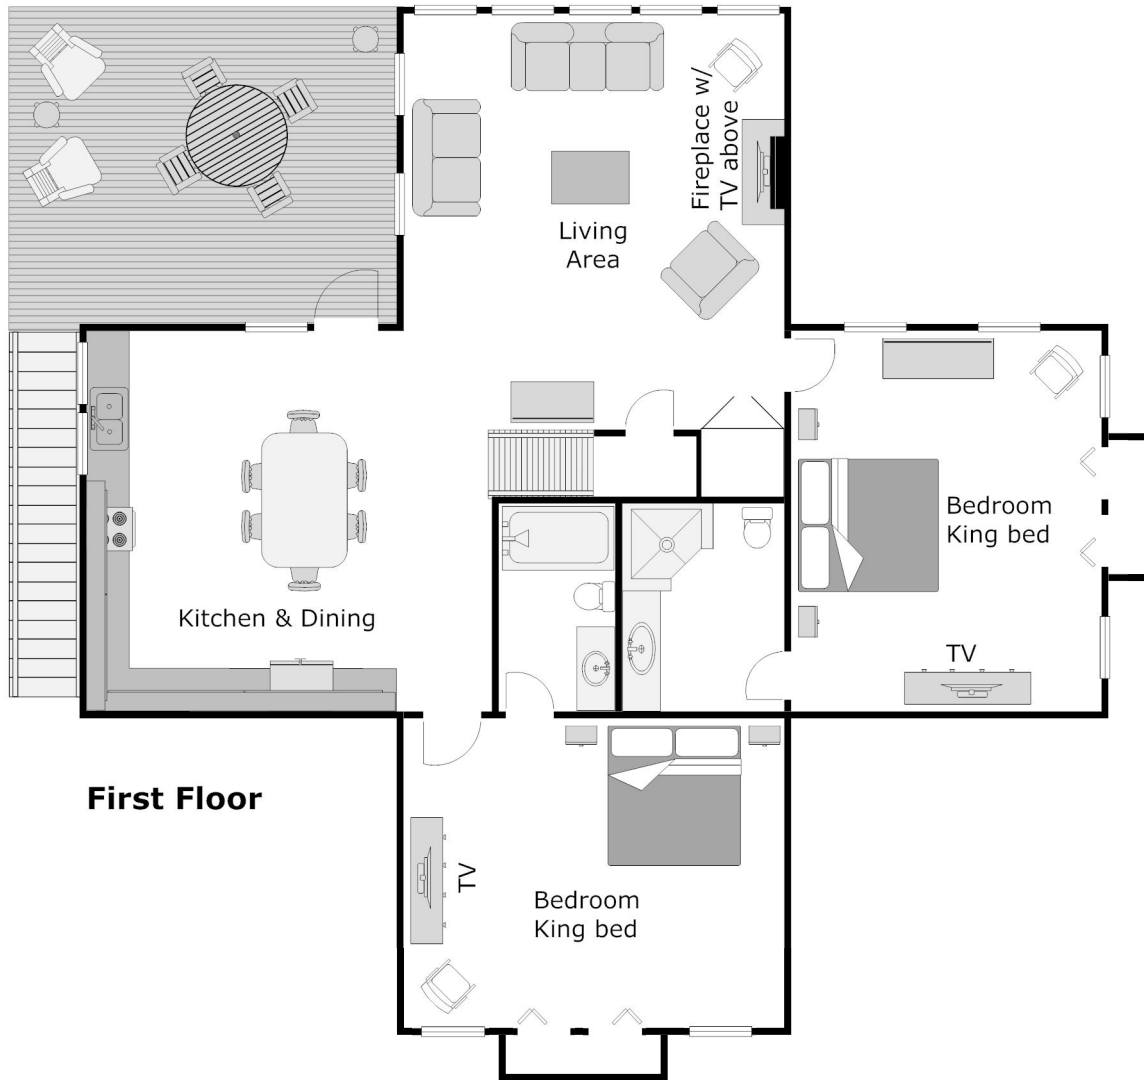

# Villa 48

Floor plans deemed reliable but not guaranteed. NOT TO SCALE.  
Outdoor shower & washer / dryer located on ground level.

Second Floor