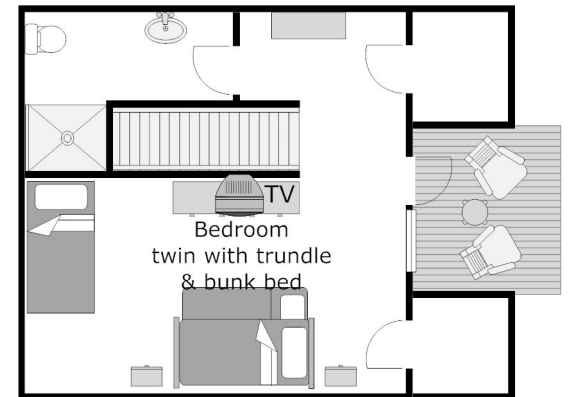

# Villa 48

Floor plans deemed reliable but not guaranteed. NOT TO SCALE.  
Outdoor shower & washer / dryer located on ground level.

Second Floor