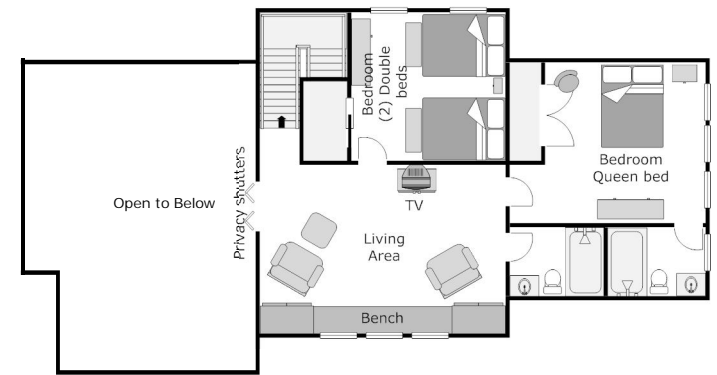

Hope's Tradition

334 Stede Bonnet Wynd

Floor plans deemed reliable but not guaranteed. NOT TO SCALE.
Outdoor shower located between the garage & main residence.
Washer & dryer are on the first floor.

First Floor

Second Floor