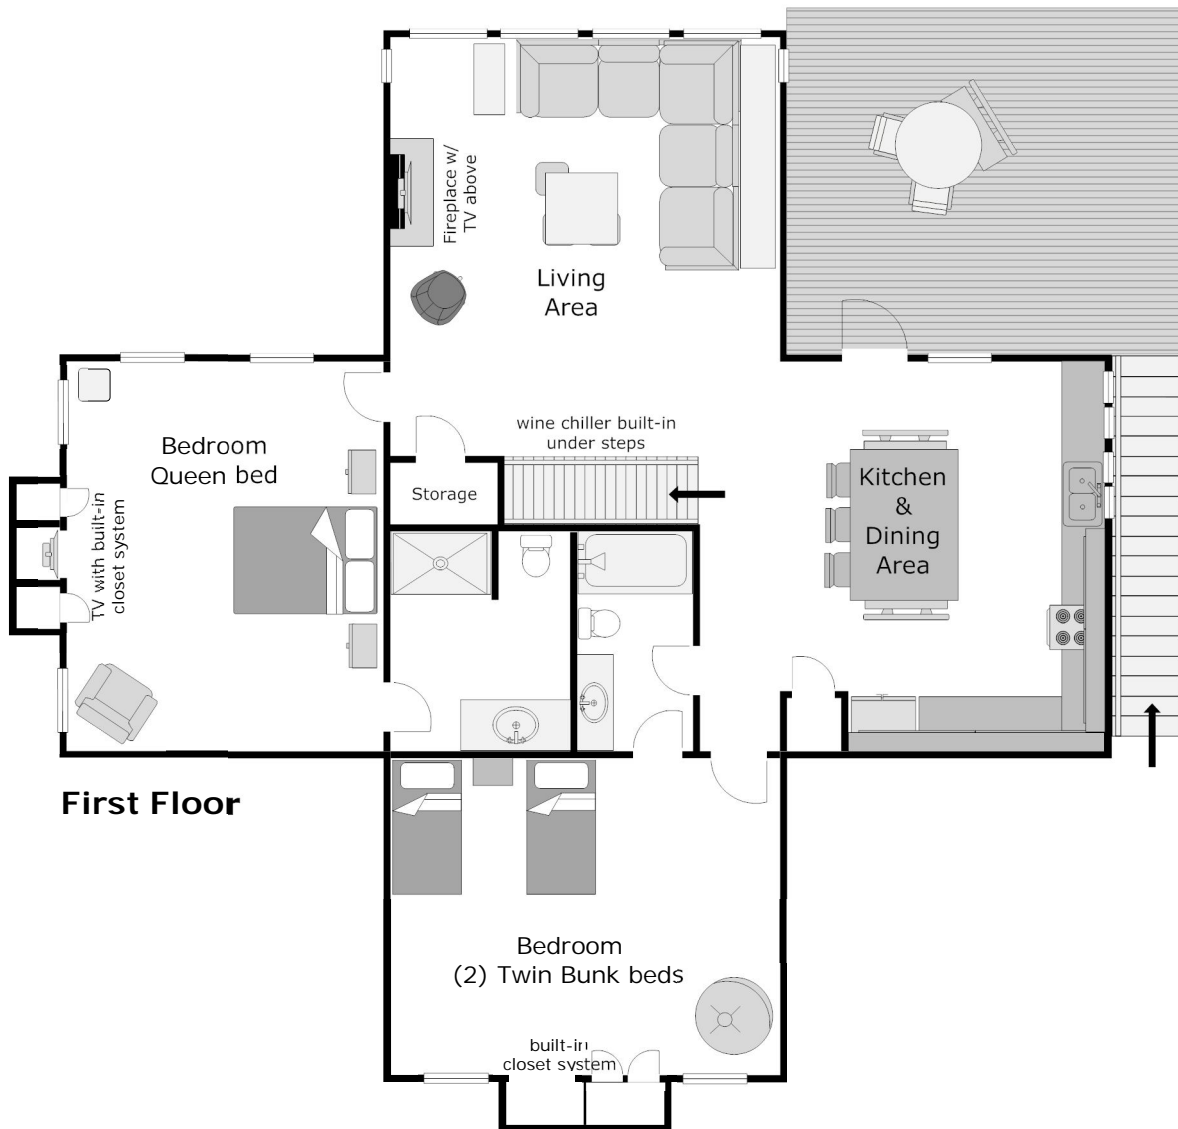

# Villa 28

## Island Retreat

Floor plans deemed reliable but not guaranteed. NOT TO SCALE.  
Outdoor shower, outdoor bar / living area & washer / dryer located on ground level.

Made with a Trial  
Copy of SmartDraw