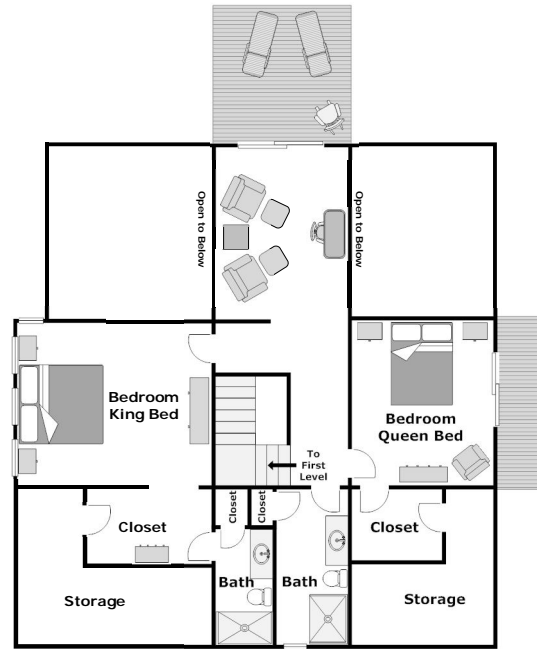

Blue Dragonfly

315 Stede Bonnet Wynd

Floor plans deemed reliable but not guaranteed. NOT TO SCALE.
Grill located on grade level deck.

First Floor

Second Floor

Ground Floor
(The twin bedroom is only accessible from Garage. From the house you have to go outside, down an exterior stair, and through the garage to get to this room.)