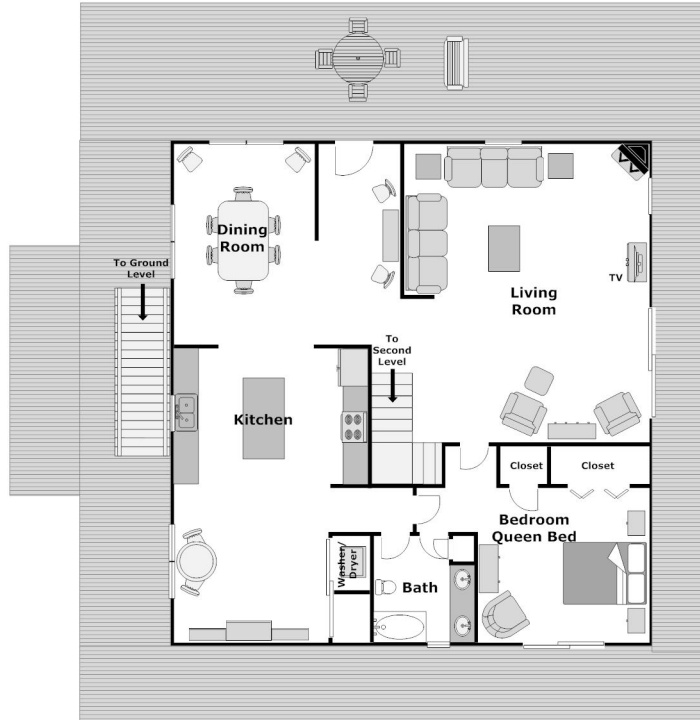

Blue Dragonfly

315 Stede Bonnet Wynd

Floor plans deemed reliable but not guaranteed. NOT TO SCALE.
Grill located on grade level deck.

First Floor

Second Floor

Ground Floor
(The twin bedroom is only accessible from Garage. From the house you have to go outside, down an exterior stair, and through the garage to get to this room.)