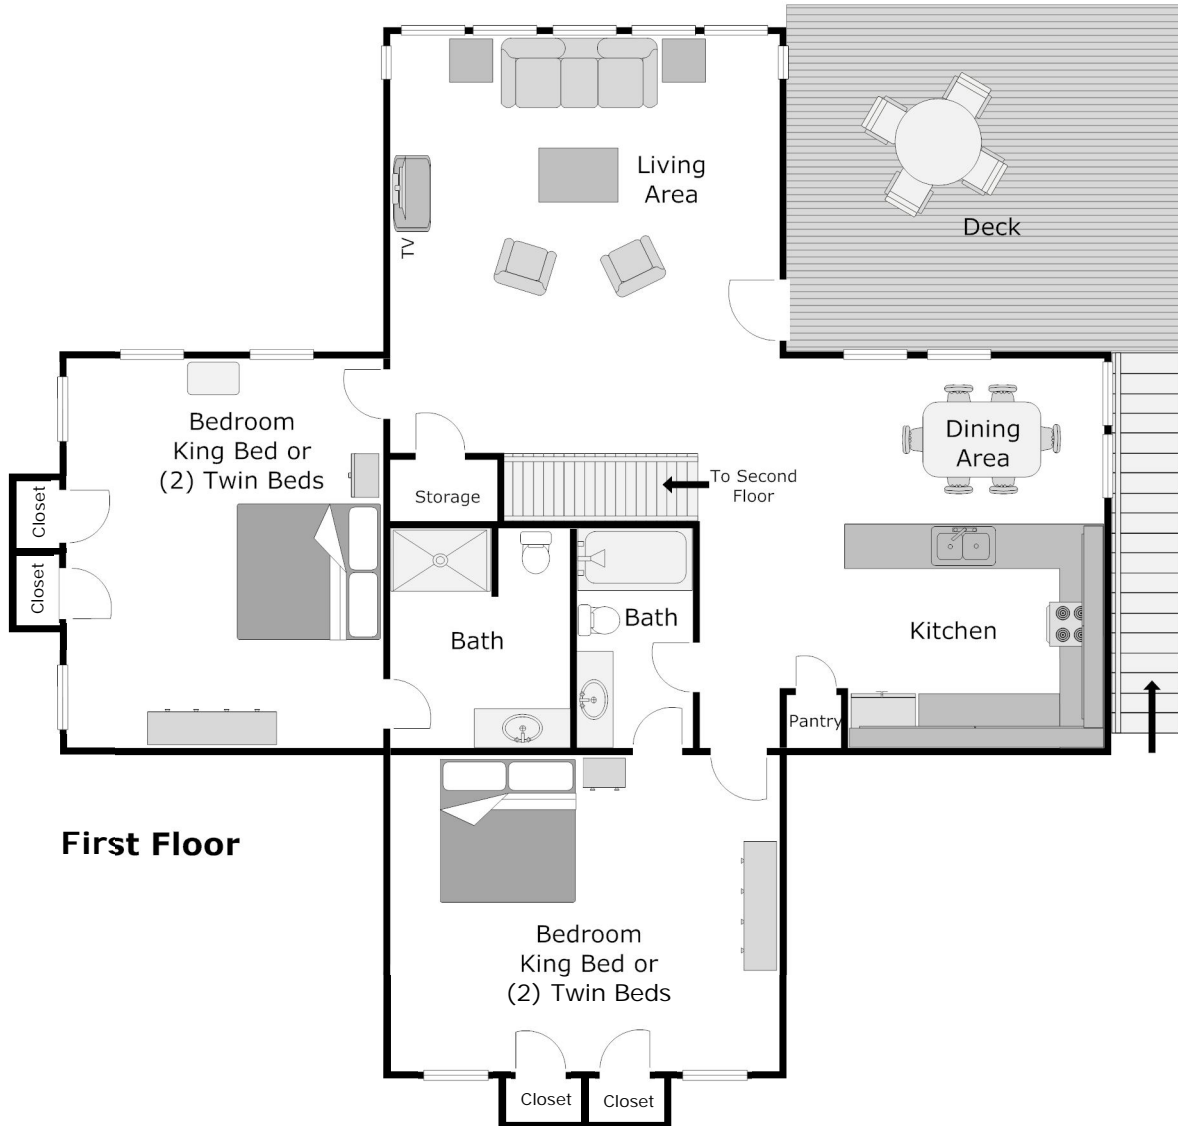

# Villa 41

Floor plans deemed reliable but not guaranteed. NOT TO SCALE.  
Outdoor shower & washer / dryer located on ground level.

Second Floor