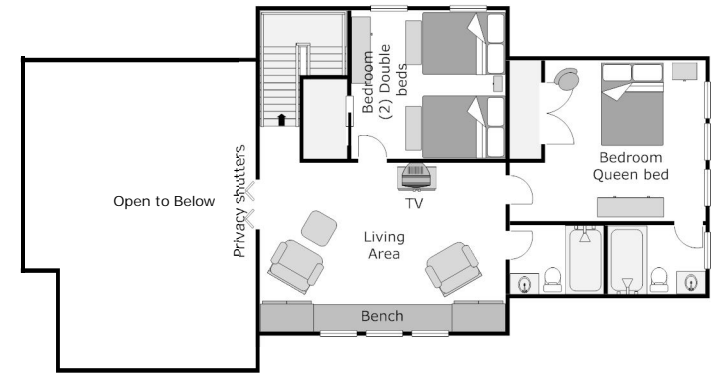

Sandy Shamrock

334 Stede Bonnet Wynd

Floor plans deemed reliable but not guaranteed. NOT TO SCALE.
Outdoor shower located between the garage & main residence.
Washer & dryer are on the first floor.

First Floor

Second Floor