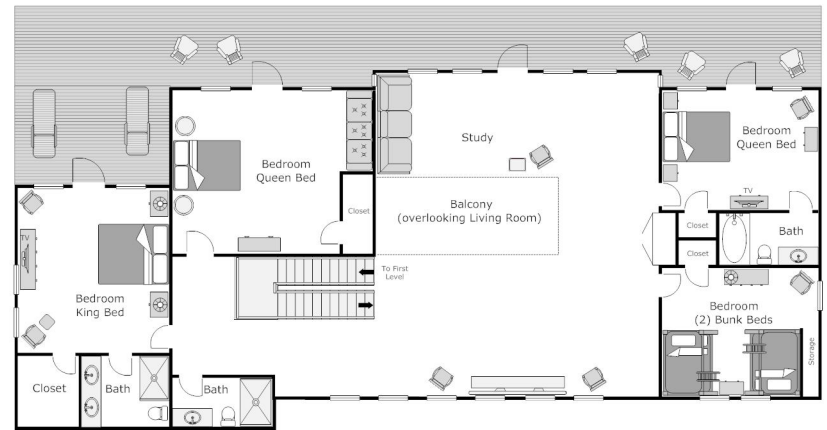

Brewster II

6 Brown Pelican Trail

Floor plans deemed reliable but not guaranteed. NOT TO SCALE.
Outdoor showers and grill located on ground level.

First Floor

Second Floor