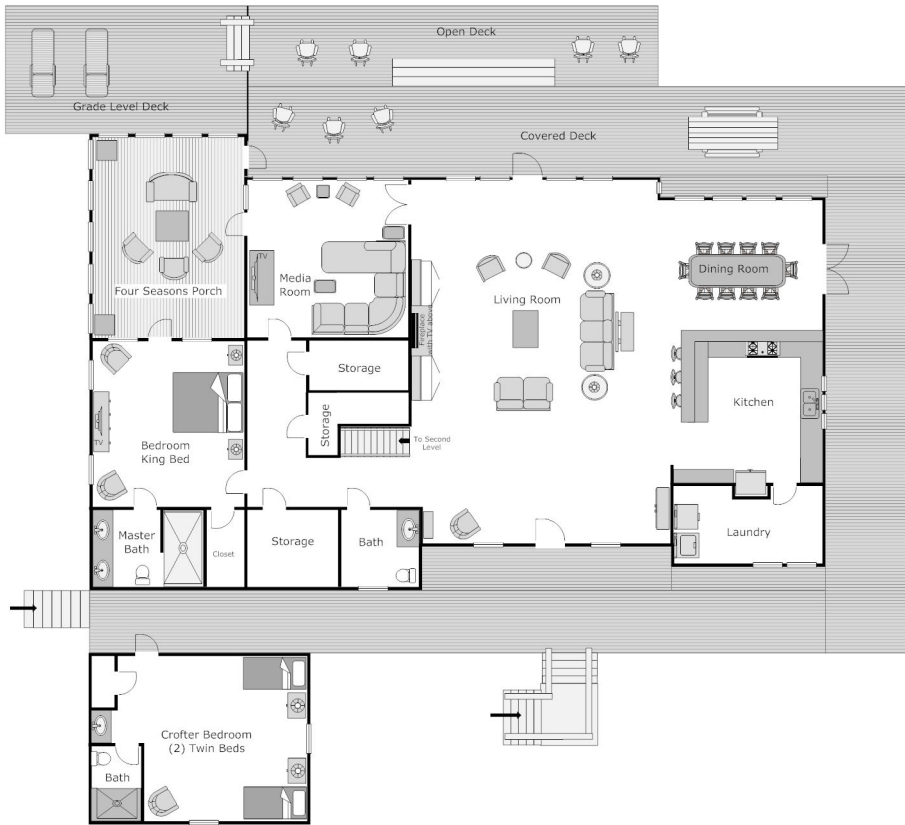

Brewster II

6 Brown Pelican Trail

Floor plans deemed reliable but not guaranteed. NOT TO SCALE.
Outdoor showers and grill located on ground level.

First Floor

Second Floor