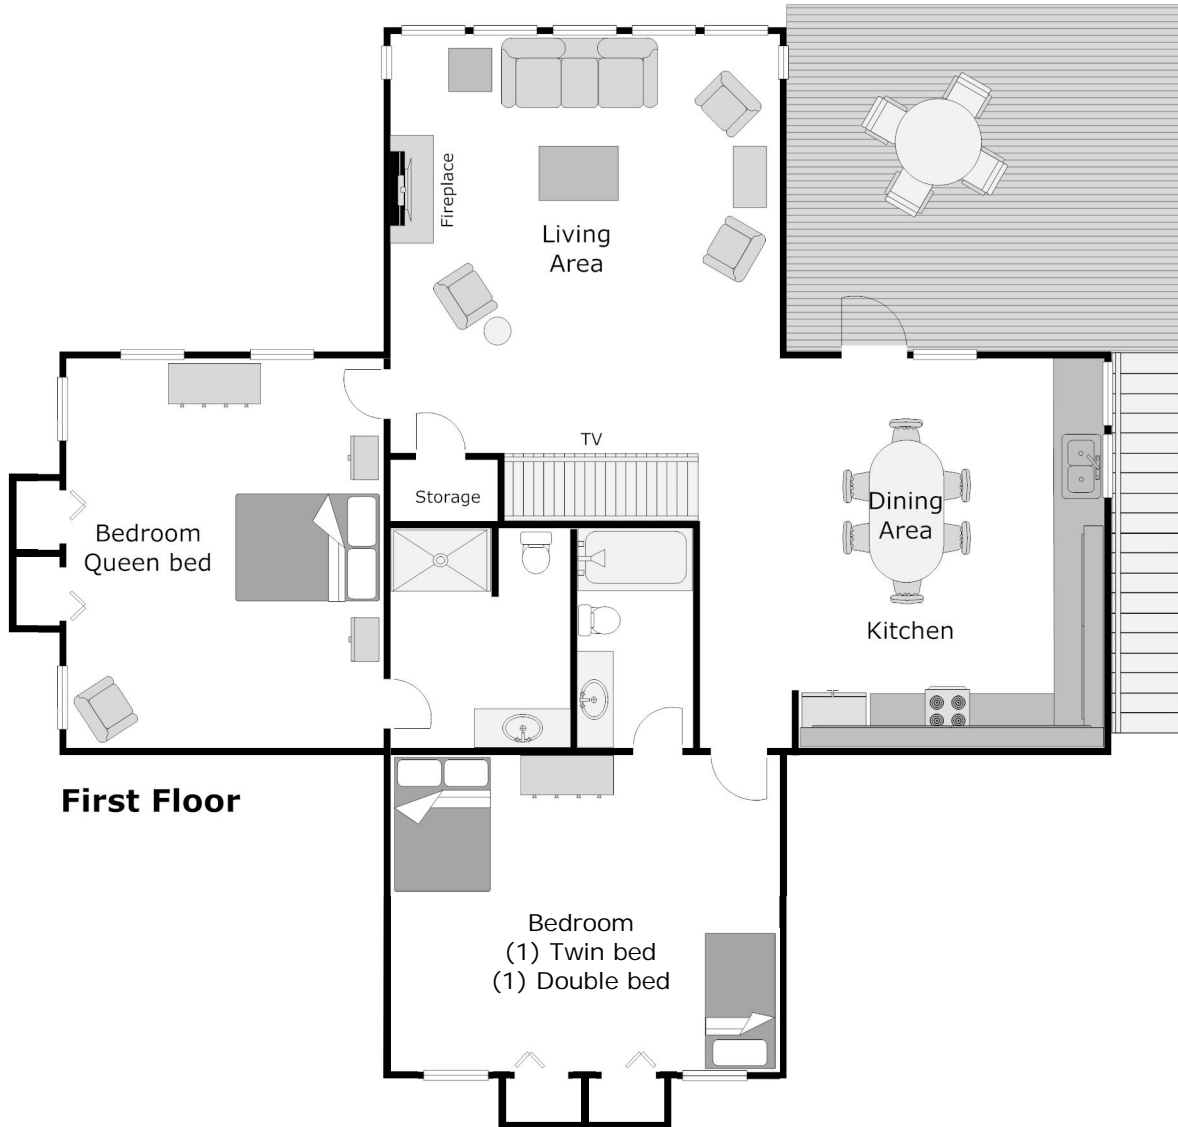

Villa 51

Floor plans deemed reliable but not guaranteed. NOT TO SCALE.
Outdoor shower & washer / dryer located on ground level.

First Floor

Second Floor